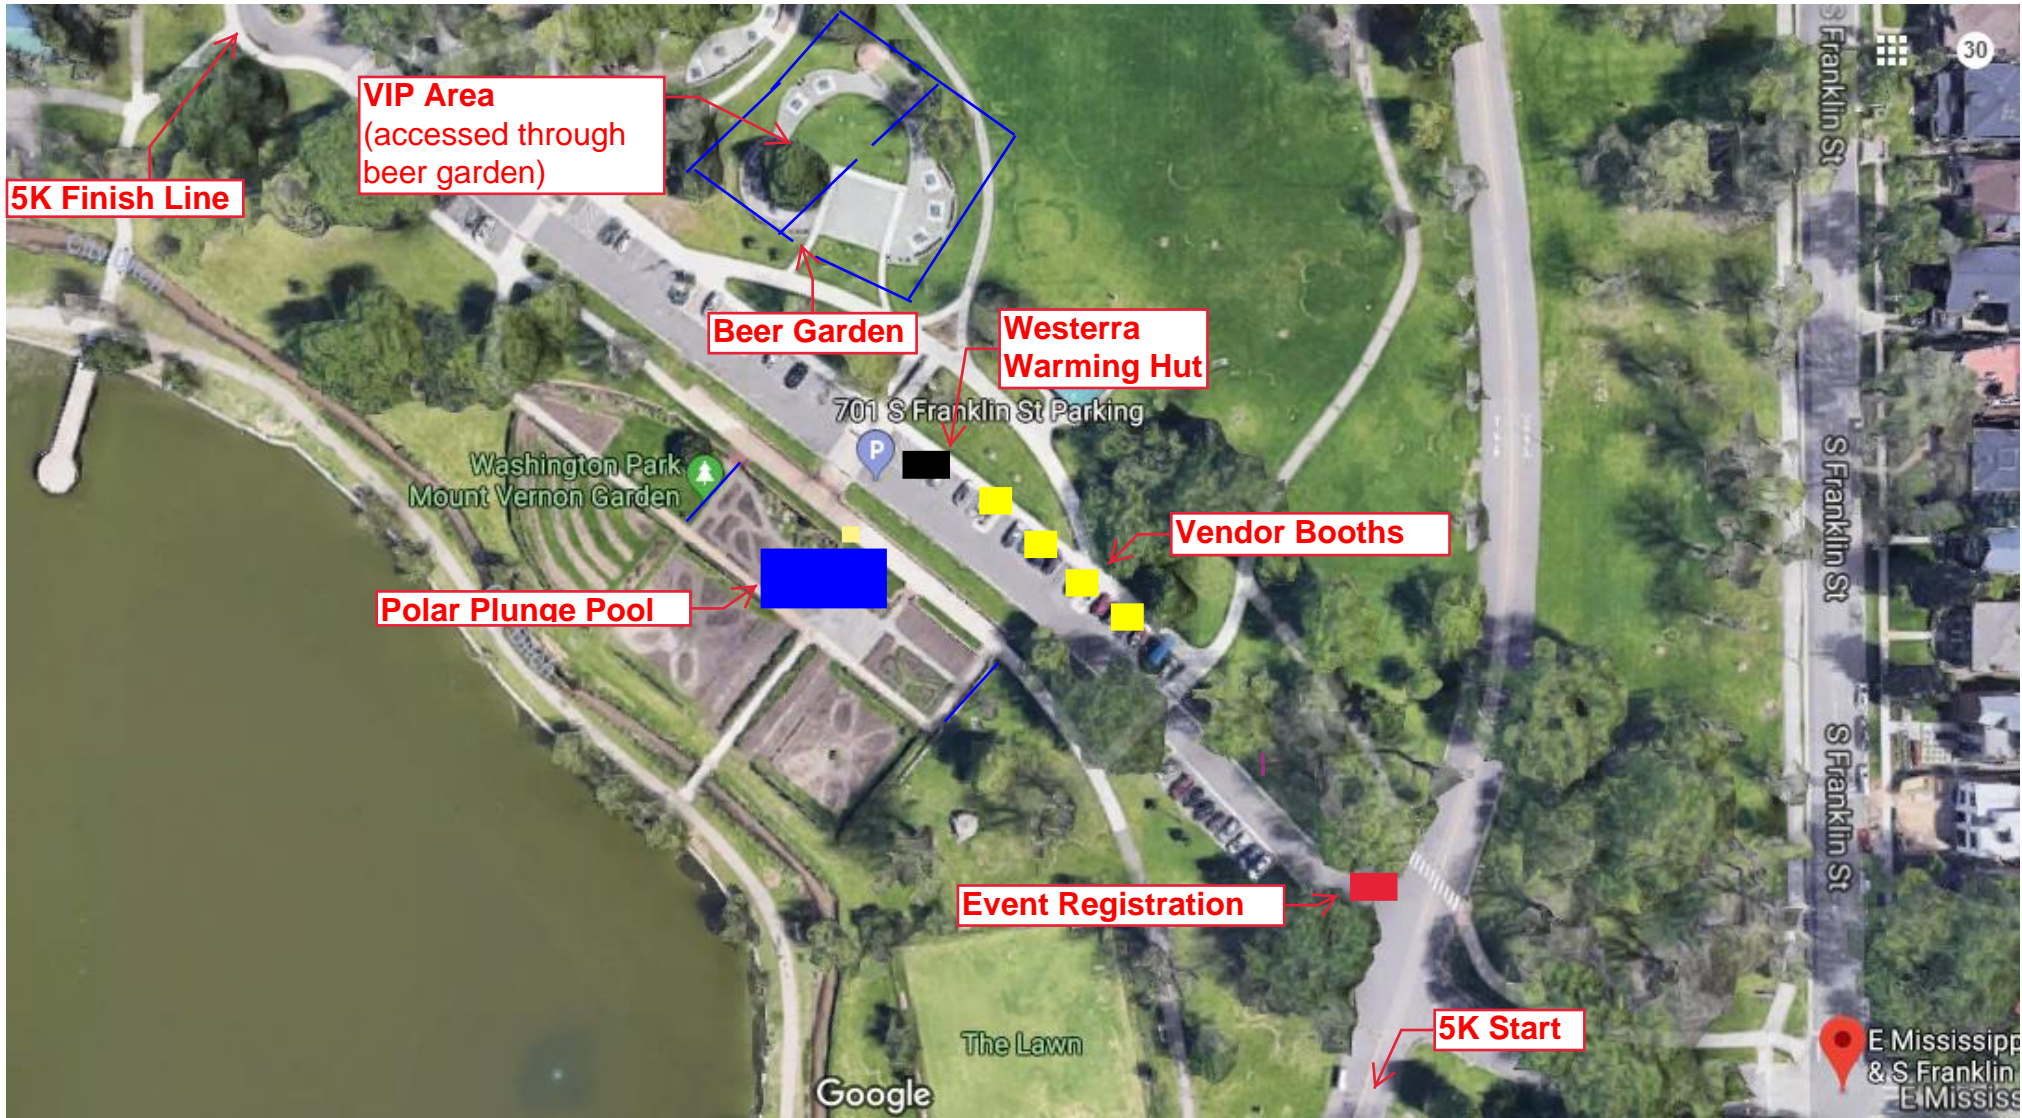

POLAR PLUNGE

FOR SPECIAL OLYMPICS COLORADO
presented by

Denver Polar Plunge & 5K

Enter Park at E. Mississippi Ave. and S. Franklin St.

Sunday, March 10 *(NOTE: Daylight Savings Begins)*

Registration Open: 7:30am

5K Start: 9:00 am

Plunging & After Party: 10am

Parking & Transportation Suggestions:

Carpooling or public transportation recommended
Street parking available surrounding the park

5K Finish Line

VIP Area
(accessed through
beer garden)

Beer Garden

Westerra
Warming Hut

701 S Franklin St Parking

Vendor Booths

Polar Plunge Pool

Event Registration

5K Start

Washington Park
Mount Vernon Garden

The Lawn

Google

S Franklin St

S Franklin St

S Franklin St

30

E Mississippi
& S Franklin
E Mississ