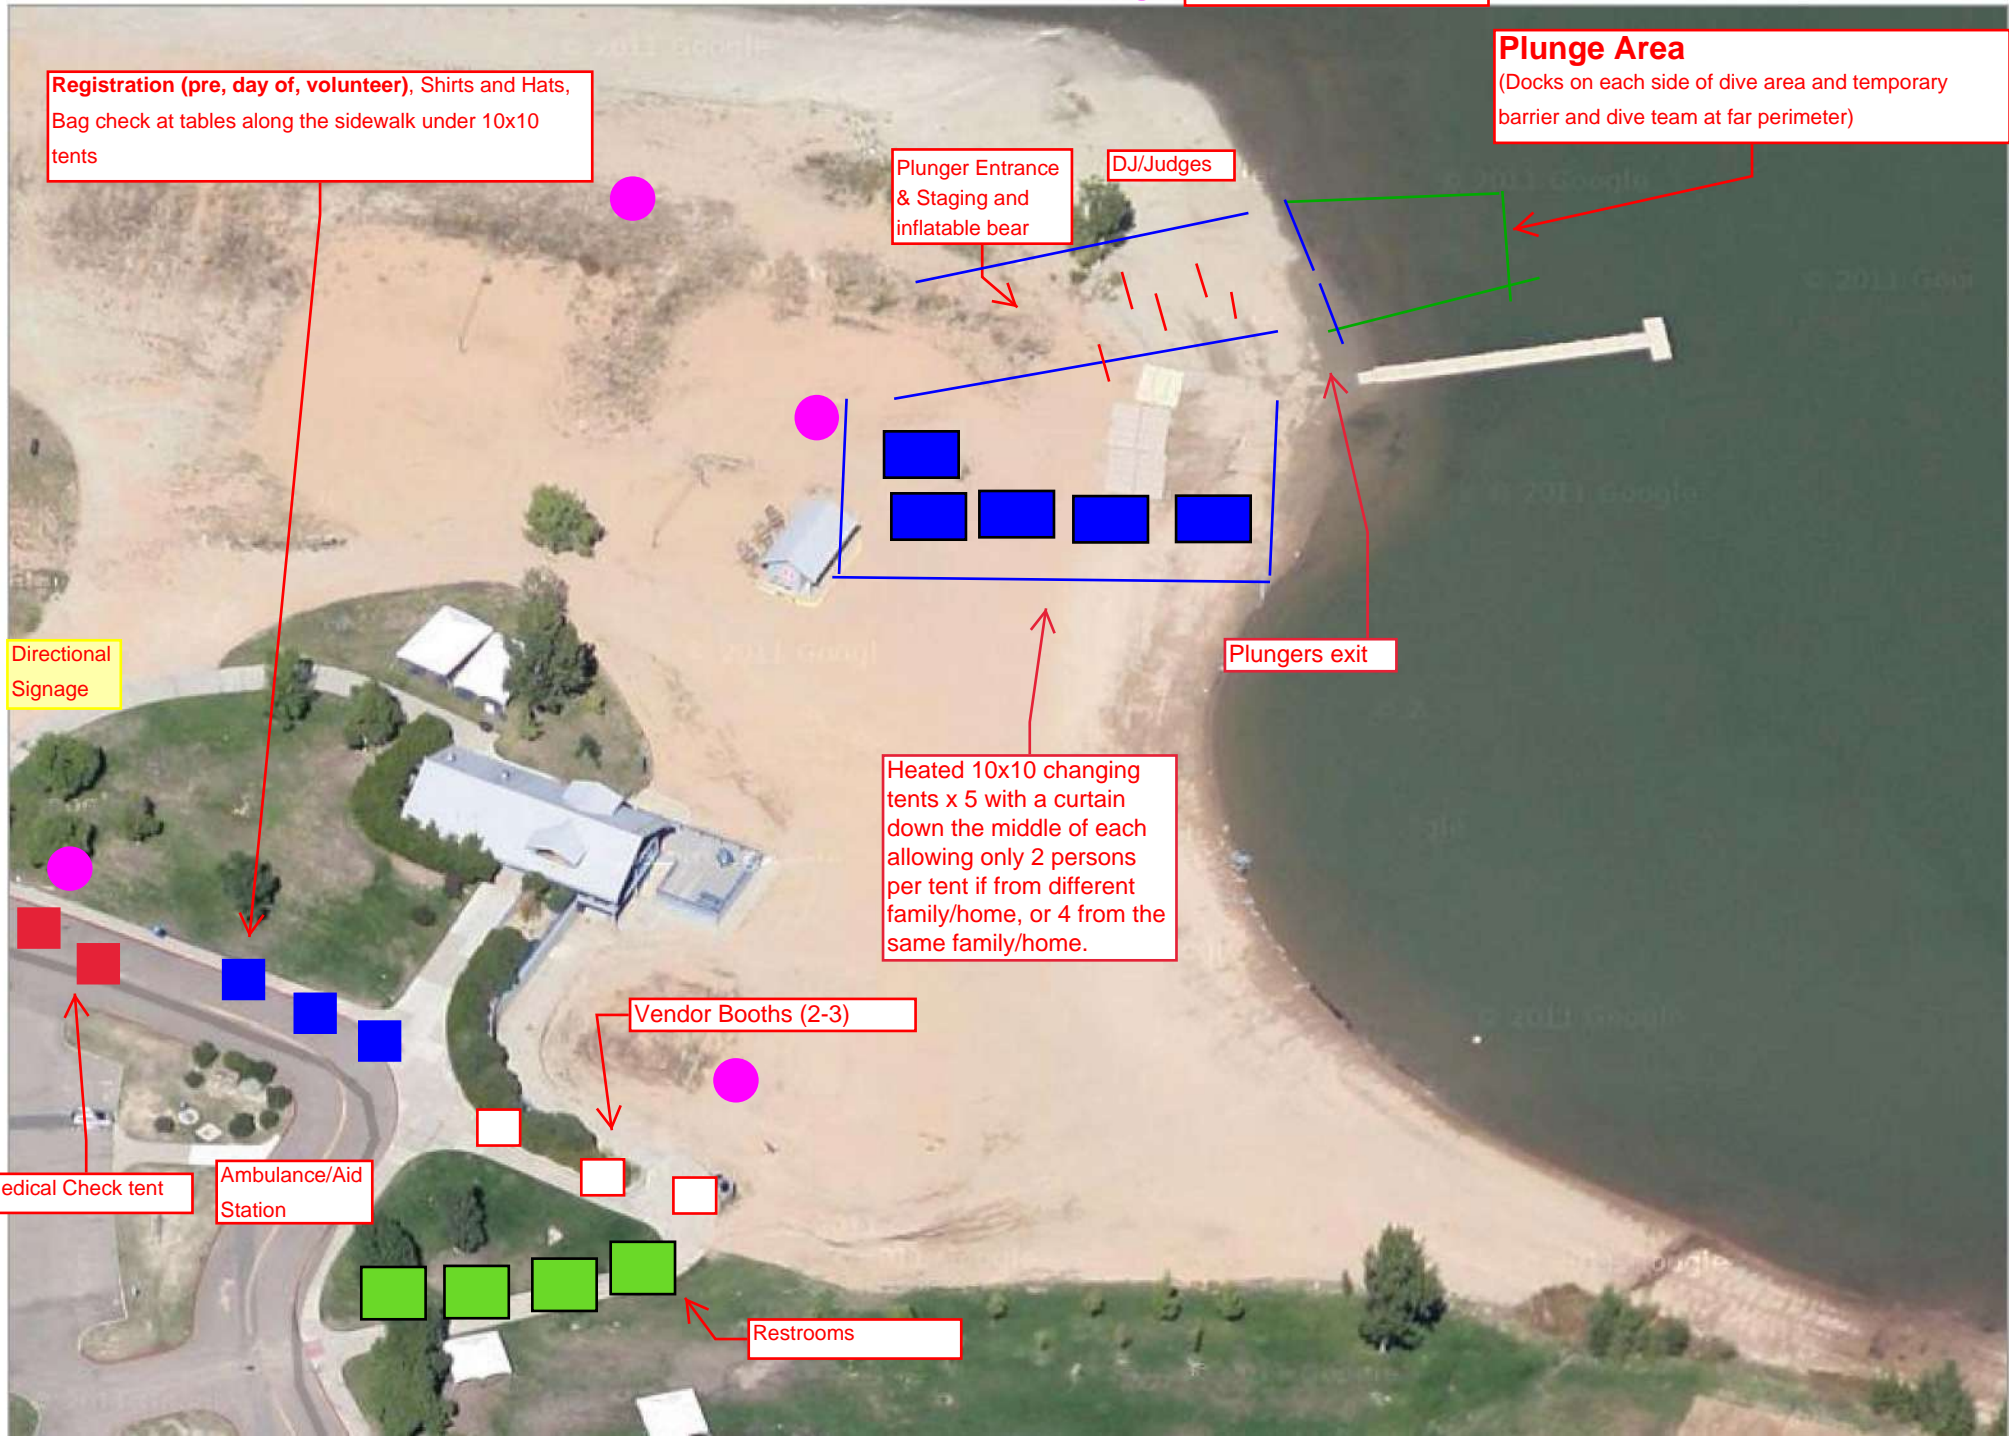

Special Olympics Colorado 2021 Boulder
Polar Plunge Site

- 10x10 tents
- Fencing Boundary
- Waste and Recycling bins
- Med check tent
- Portable restrooms

Registration (pre, day of, volunteer), Shirts and Hats, Bag check at tables along the sidewalk under 10x10 tents

Plunger Entrance & Staging and inflatable bear

DJ/Judges

Plunge Area
(Docks on each side of dive area and temporary barrier and dive team at far perimeter)

Directional Signage

Plungers exit

Heated 10x10 changing tents x 5 with a curtain down the middle of each allowing only 2 persons per tent if from different family/home, or 4 from the same family/home.

Vendor Booths (2-3)

Medical Check tent

Ambulance/Aid Station

Restrooms