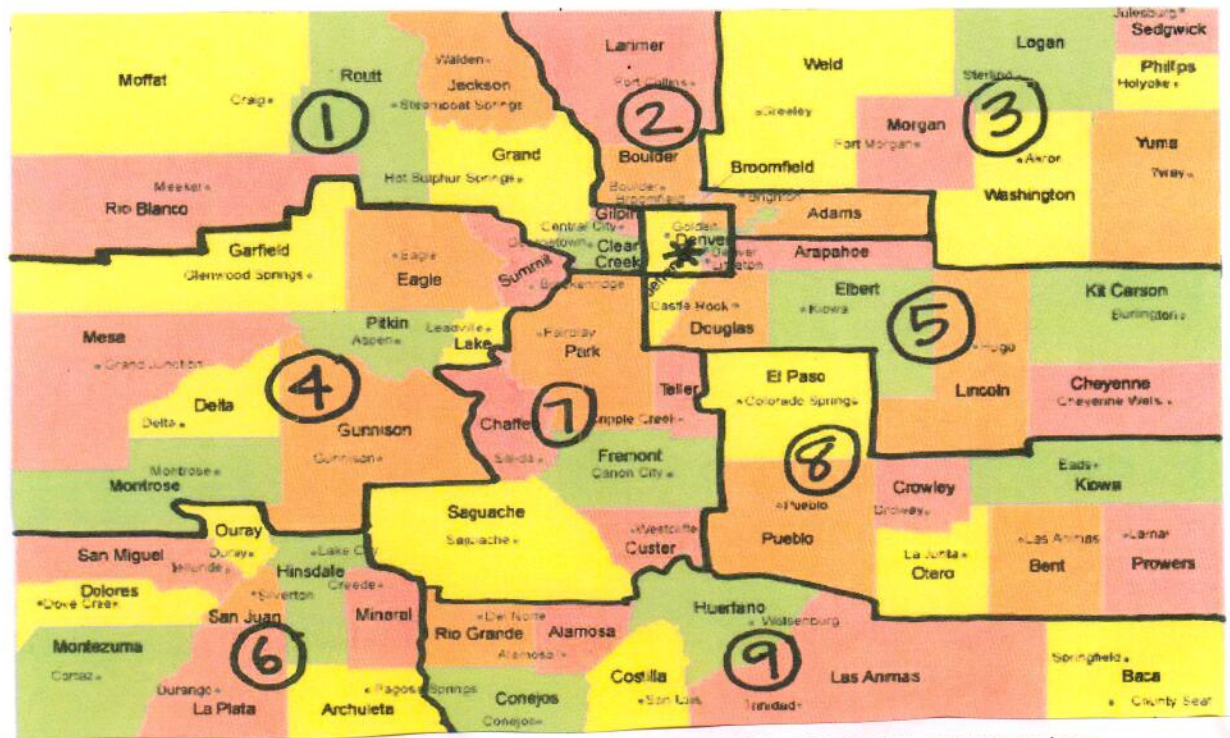

2020 LETR Regional Map

*10-Denver PD *11-Denver Sheriff's Dept *12-Aurora PD *13-CDOC *14-CDPS/CSP